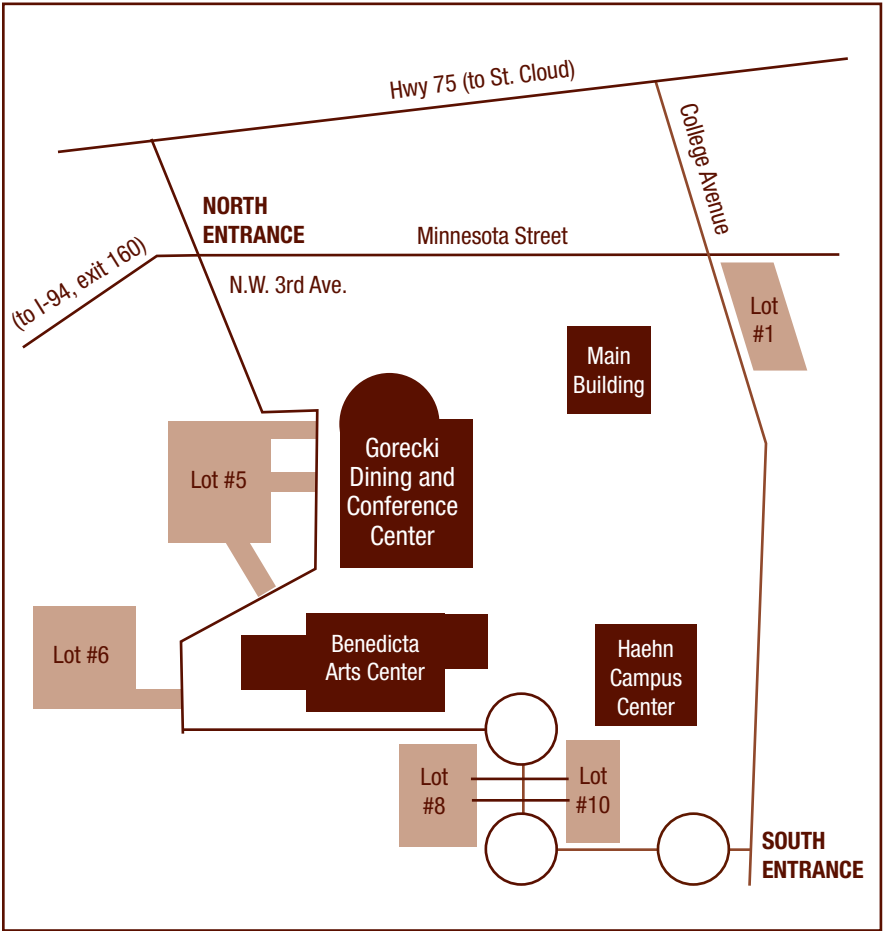

Campus Map

- T** = Benedicta Arts Center
- M** = Gorecki Commons/Dining Center
- Recommend parking in **Lot 5** or **Lot 6**
- Registration Table inside northwest entrance to Benedicta Arts Center (closest to Gorecki)
- Enter Campus from NW 3rd Avenue (college usually has signs directing you to MNSOTA Conference)
- Room keys and keycards will be distributed at Registration on Thursday morning. If arriving later, we will have directions for picking these up at the registration table.

COLLEGE OF SAINT BENEDICT

COLLEGE OF
Saint Benedict

37 South College Avenue
St. Joseph, Minnesota 56374

320-363-5868

WWW.CSBSJU.EDU

COLLEGE OF Saint Benedict

Benedicta Arts Center MAIN LEVEL

MNSOTA
Registration Table