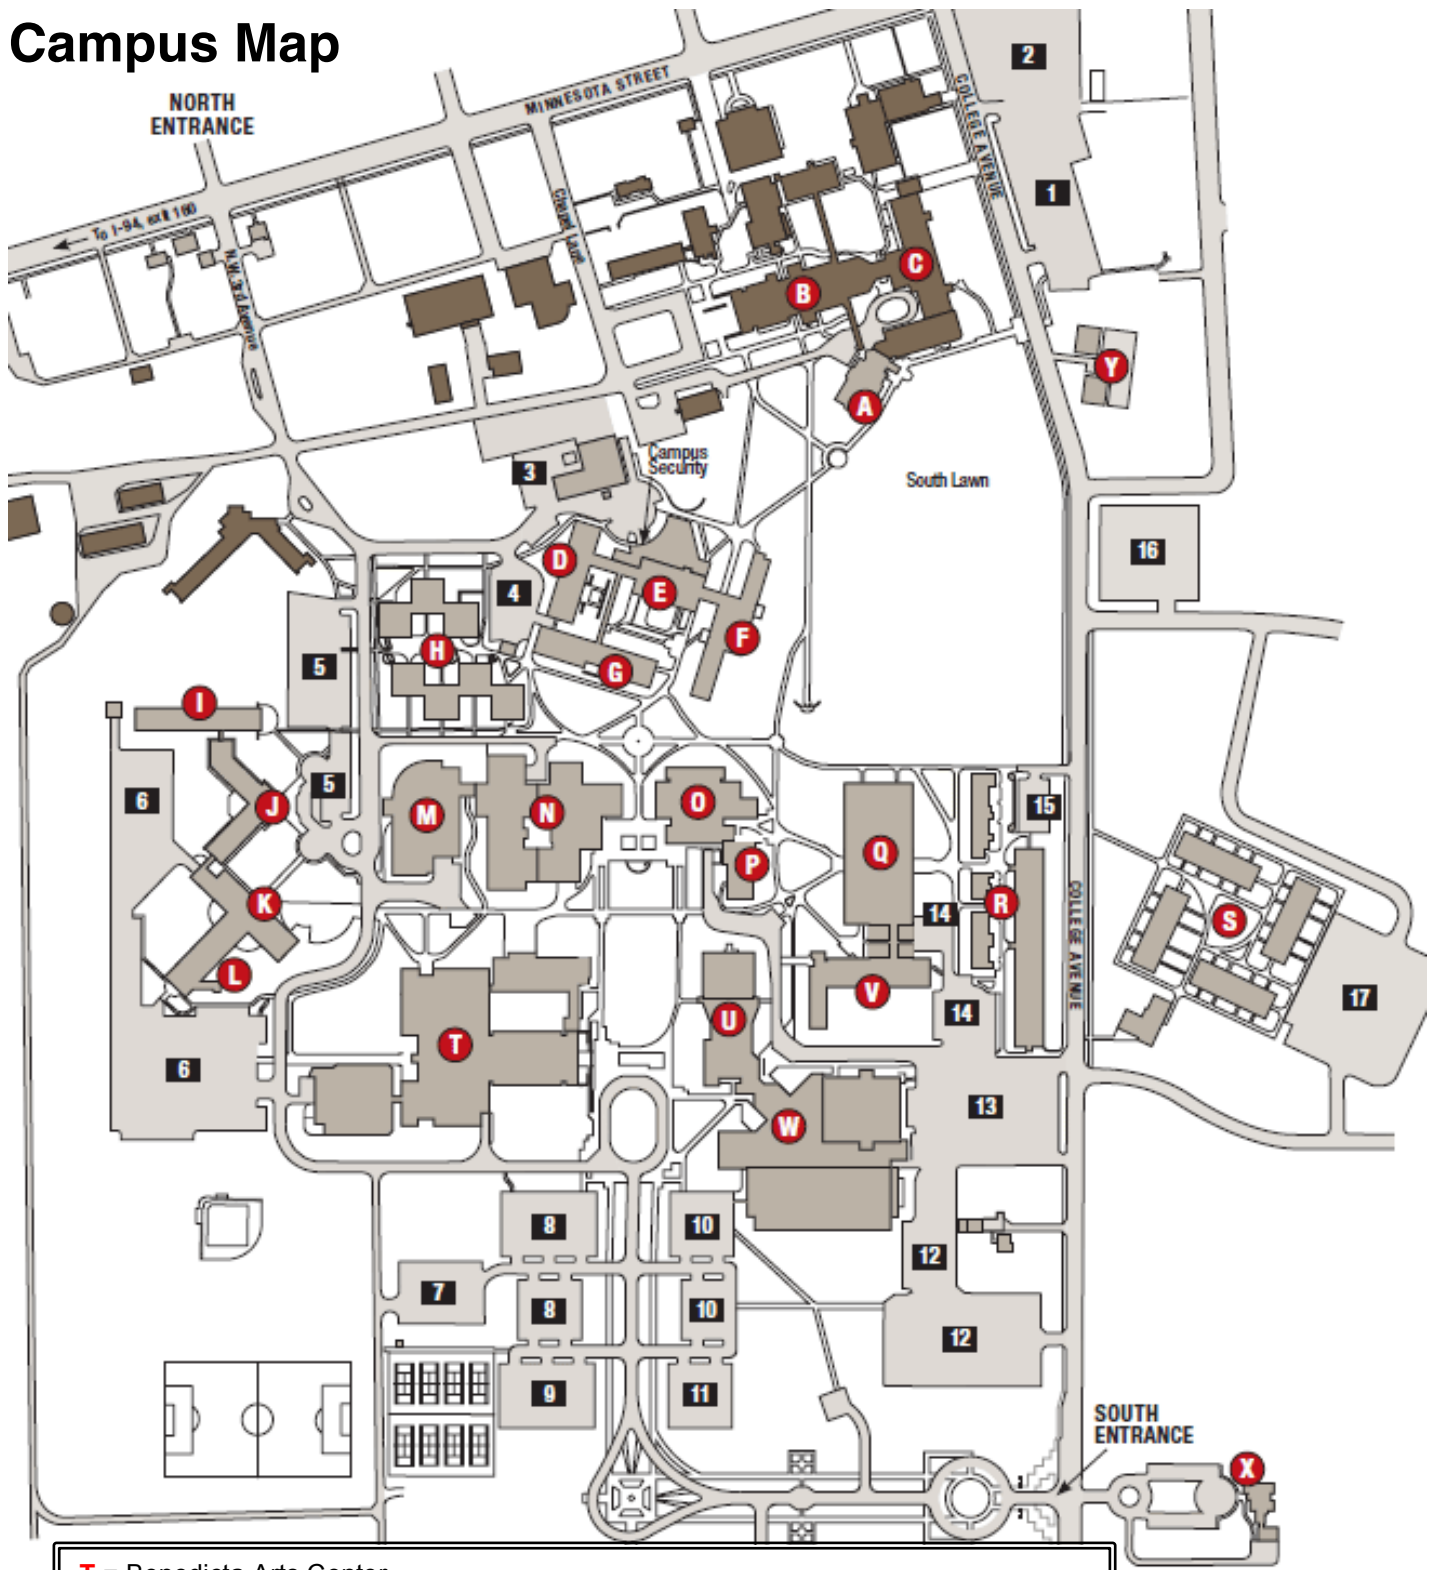

Campus Map

- T** = Benedicta Arts Center
- M** = Gorecki Commons/Dining Center
- Recommend parking in **Lot 5** or **Lot 6**
- Registration Table inside northwest entrance to Benedicta Arts Center (closest to Gorecki)
- Enter Campus from NW 3rd Avenue (college usually has signs directing you to MNSOTA Conference)
- Room keys and keycards will be distributed at Registration on Thursday morning. If arriving later, we will have directions for picking these up at the registration table.

COLLEGE OF SAINT BENEDICT

COLLEGE OF
Saint Benedict

37 South College Avenue
St. Joseph, Minnesota 56374

320-363-5868

WWW.CSBSJU.EDU

COLLEGE OF Saint Benedict

Benedicta Arts Center MAIN LEVEL

MNSOTA
Registration Table

MNSOTA
Workshop 2017